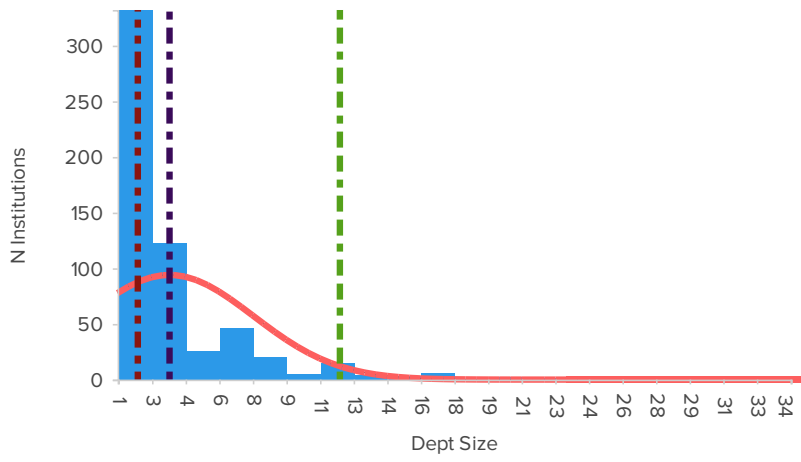

FTE Dept Size Distribution

- --- Distribution Curve
- --- Comparison Group Avg
- --- Comparison Group Median
- --- Demonstration University

CUPA-HR Data Use Agreement

<https://www.cupahr.org/surveys/data-use-agreement/>

This report was generated by CUPA-HR Surveys Online on March 4, 2025 03:06 PM. © 2025 CUPA-HR.

Example: Fabricated Data