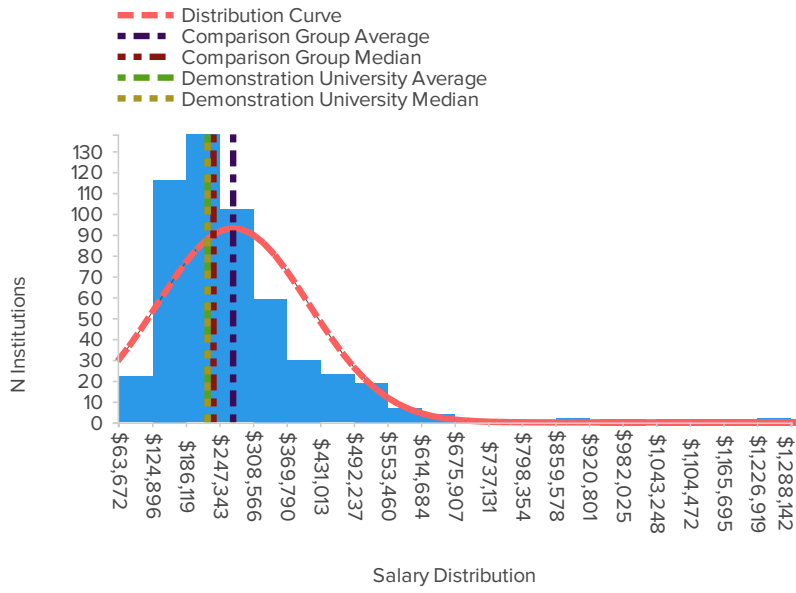

Admin: Single Position Report

Report Parameters	
Your Institution	Demonstration University
Selected Parameters	
Year	2024-25
Compare By	Institutional Average Salaries
Effective Date of Data	November 1, 2024
Data Aging	Not Selected
Filter Outliers	Off
System Level Incumbents	Excluded
Comparison Group Details	
Comparison Group	All Institutions That Contributed Data
Group Size	527 Institutions
Number of Persons (Incumbents)	539
Number of Institutions Reporting Data	527
Position	[107000] Chief Business Officer
Position Description	Responsible for the combined functions of administrative and financial affairs. Overall responsibilities typically include accounting, purchasing, physical plant and property management, human resources, food services, auxiliary enterprises, investments, and related business matters.

Example: Fabricated Data

Salary Distribution: [107000] Chief Business Officer

Salary Trend: [107000] Chief Business Officer

Detailed Data

Statistic	Your Institution	Comparison Group	Your Institution as % of Comp Group
95th %	227,250	489,378	43.9
50th % (Median)	227,250	209,000	95.5
5th %	227,250	118,350	174.8
Average \$	227,250	243,716	83.0
Std Dev \$	0	100,201	0.0
N Incumbents	1	539	
N Institutions	1	527	